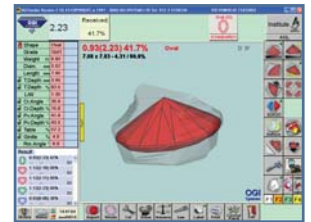

THE LEADING ROUGH INSTRUMENTS

Scanox Marker HD
High Resolution Marking System

Scanox Planner HD
High Resolution Planning System

OGIMarker®
Rough Automatic Laser Marking

OGIMicroMarker
Compact Laser Marking System

OGITender®
Portable Rough Analyzer
Up to 500 Carats

MEGARough
Rough Analyzer

SAWCut®
American Green 100W
Laser Sawing & Shaping