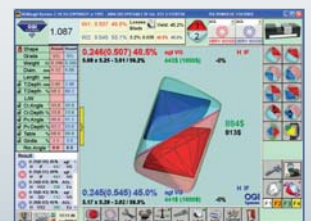

THE LEADING ROUGH INSTRUMENTS

Scanox Marker HD
High Resolution Marking System

Scanox Planner HD
High Resolution Planning System

OGIMarker®
Rough Automatic Laser Marking

OGIMicroMarker
Compact Laser Marking System

OGITender®
Portable Rough Analyzer
Up to 500 Carats

MEGARough
Rough Analyzer

SAWCut®
American Green 100W
Laser Sawing & Shaping