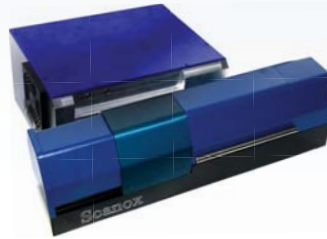

THE LEADING ROUGH INSTRUMENTS

Scanox Marker HD
High Resolution Marking System

Scanox Planner HD
High Resolution Planning System

OGIMarker®
Rough Automatic Laser Marking

OGIMicroMarker
Compact Laser Marking System

OGITender®
Portable Rough Analyzer
Up to 500 Carats

MEGARough
Rough Analyzer

SAWCut®
American Green 100W
Laser Sawing & Shaping