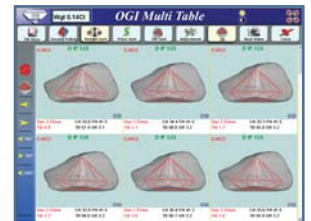

THE LEADING ROUGH INSTRUMENTS

Scanox Marker HD
High Resolution Marking System

Scanox Planner HD
High Resolution Planning System

OGIMarker®
Rough Automatic Laser Marking

OGIMicroMarker
Compact Laser Marking System

OGITender®
Portable Rough Analyzer
Up to 500 Carats

MEGARough
Rough Analyzer

SAWCut®
American Green 100W
Laser Sawing & Shaping